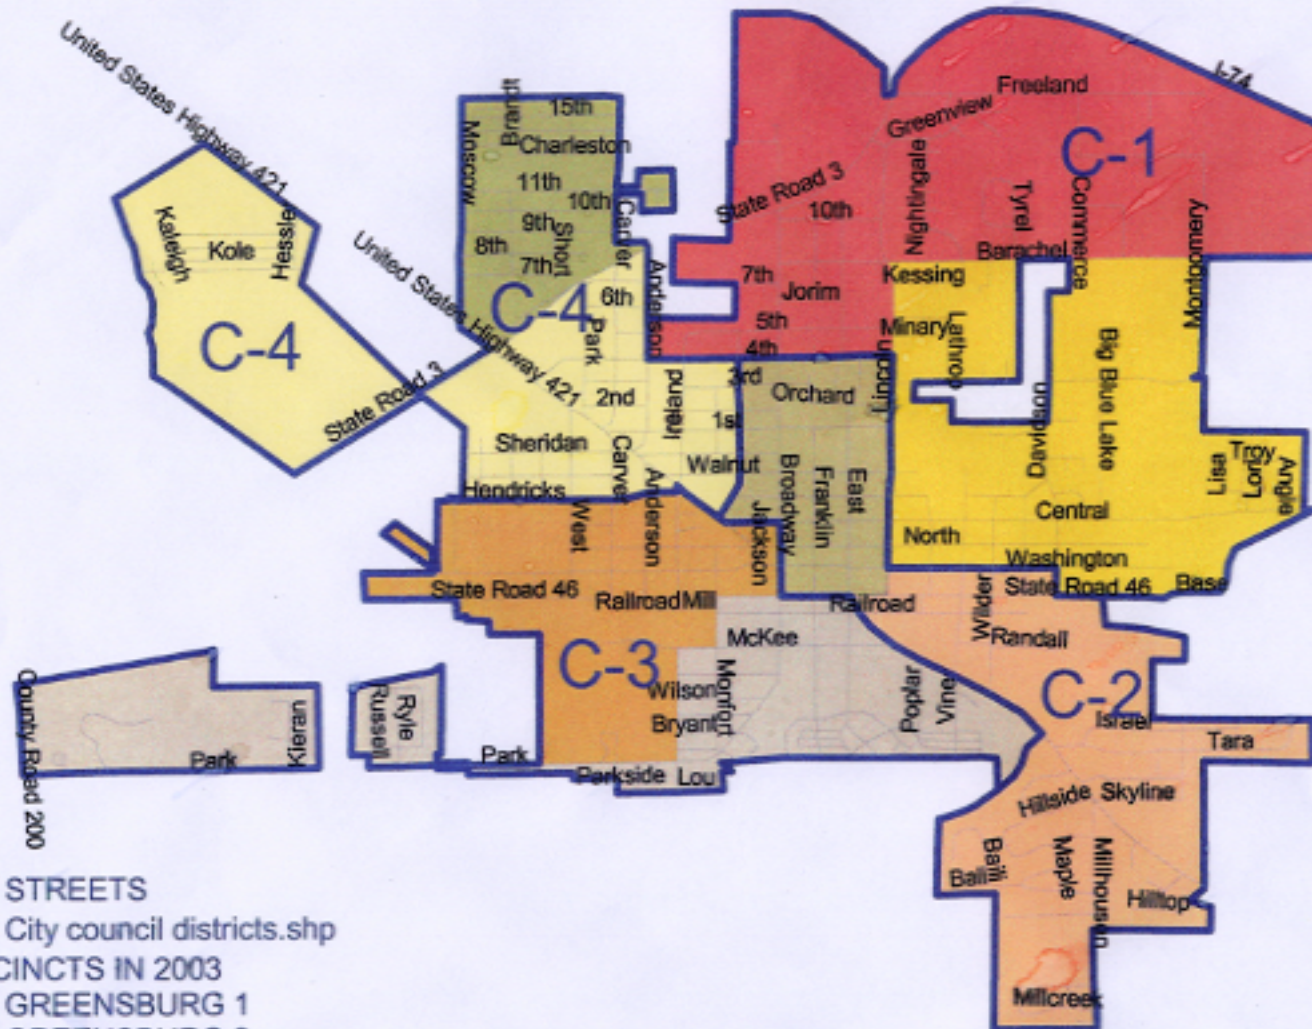

# GREENSBURG CITY COUNCIL DISTRICTS

- STREETS
- City council districts.shp
- PRECINCTS IN 2003
- GREENSBURG 1
  - GREENSBURG 2
  - GREENSBURG 3
  - GREENSBURG 4
  - GREENSBURG 5
  - GREENSBURG 6
  - GREENSBURG 7
  - GREENSBURG 8

THIS MAP WAS PRODUCED BY THE OFFICE OF CENSUS DATA FROM INFORMATION PROVIDED BY THE INDIANA ELECTION DIVISION. THE OFFICE OF CENSUS DATA DOES NOT GUARANTEE THE COMPLETENESS OR THE ACCURACY OF THE DATA CONTAINED OR DEPICTED IN THIS MAP.